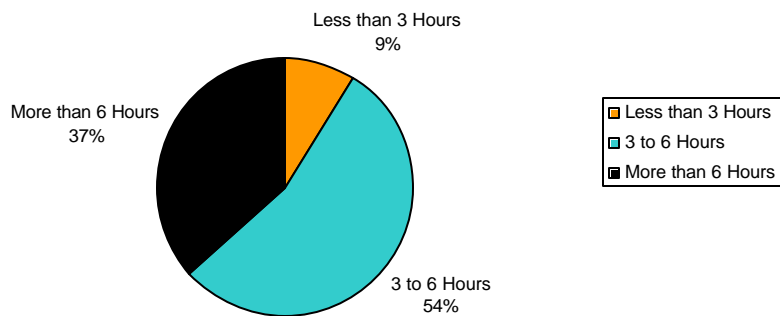

Demographic Profile of Western Fair Visitors Age

Demographic Profile of Western Fair Visitors Gender

Demographic Profile of Western Fair Visitors Education

**Demographic Profile of Western Fair Visitors
Household Income**

**Demographic Profile of Western Fair Visitors
Visitor Spending Per Person**

**Demographic Profile of Western Fair Visitors
Time Spent at Western Fair**

Demographic Profile of Western Fair Visitors
Location