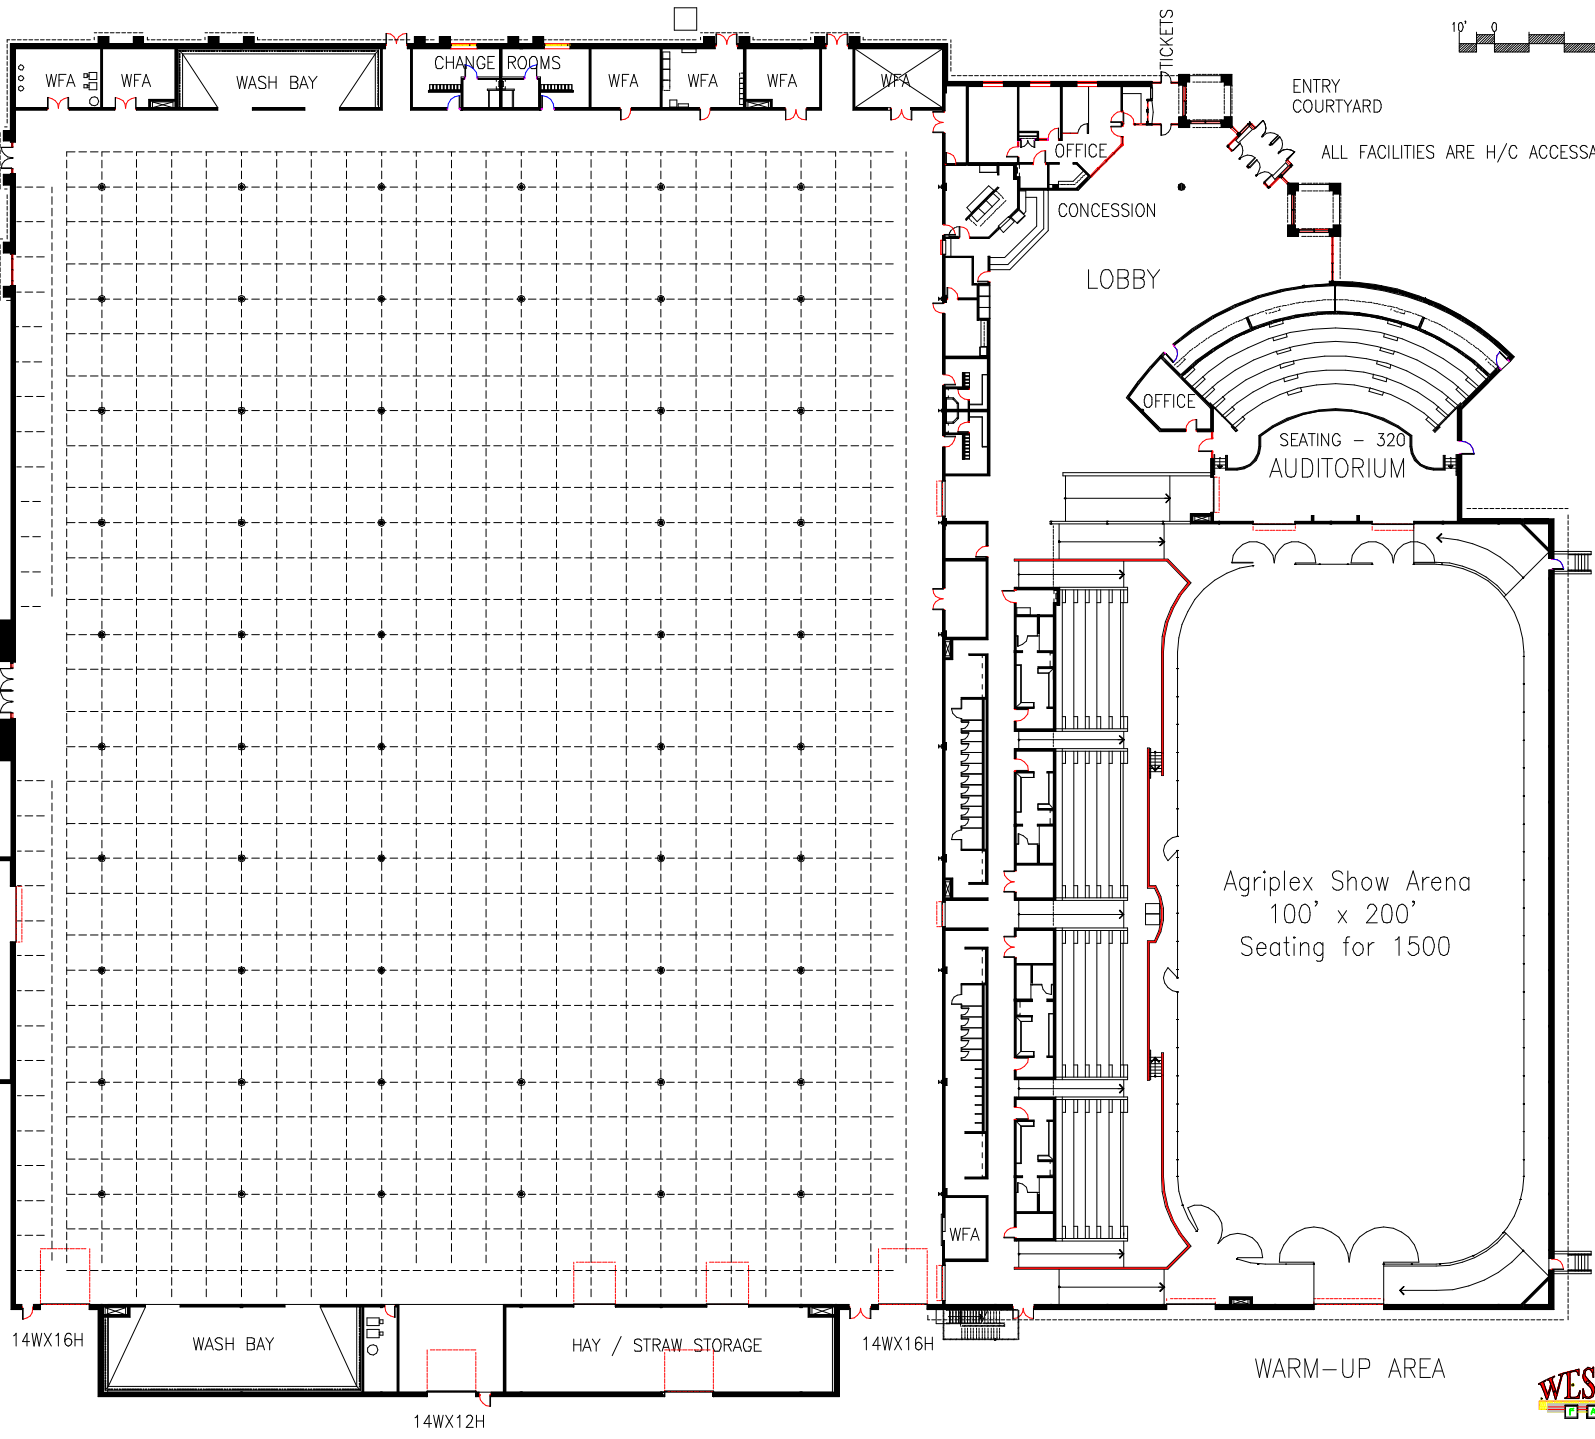

TUNNEL >>>

BARN SIZE
E-W - 265'
N-S - 340'

BAY SIZE
E-W - 40'-0"
N-S - 32'-0"

ENTRY COURTYARD
ALL FACILITIES ARE H/C ACCESSIBLE

Agriplex Show Arena
100' x 200'
Seating for 1500

WARM-UP AREA