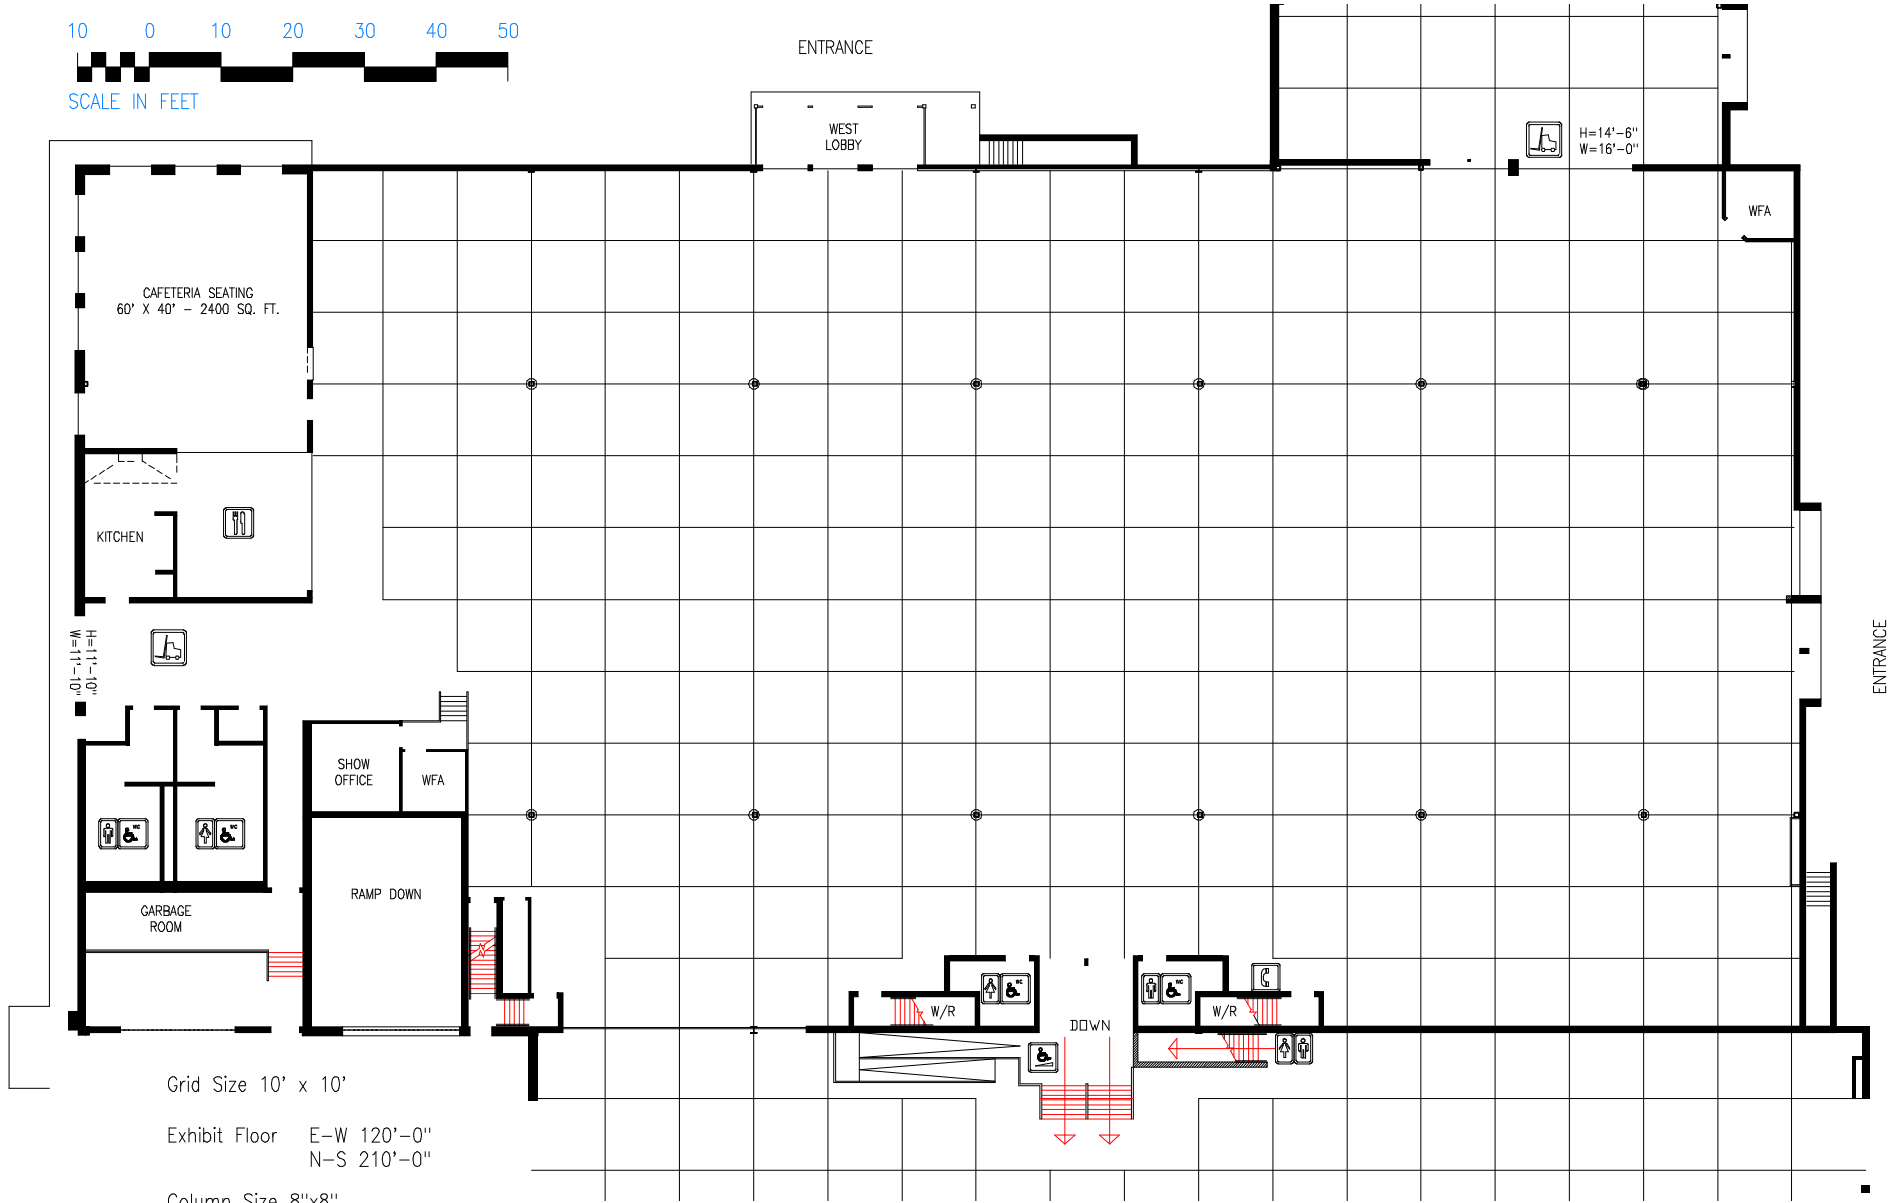

# canada building

the link

10 0 10 20 30 40 50

SCALE IN FEET

Grid Size 10' x 10'

Exhibit Floor E-W 120'-0"  
N-S 210'-0"

Column Size 8"x8"

Minimum Ceiling Ht. 12'-8"  
Maximum Ceiling Ht. 14'-2"