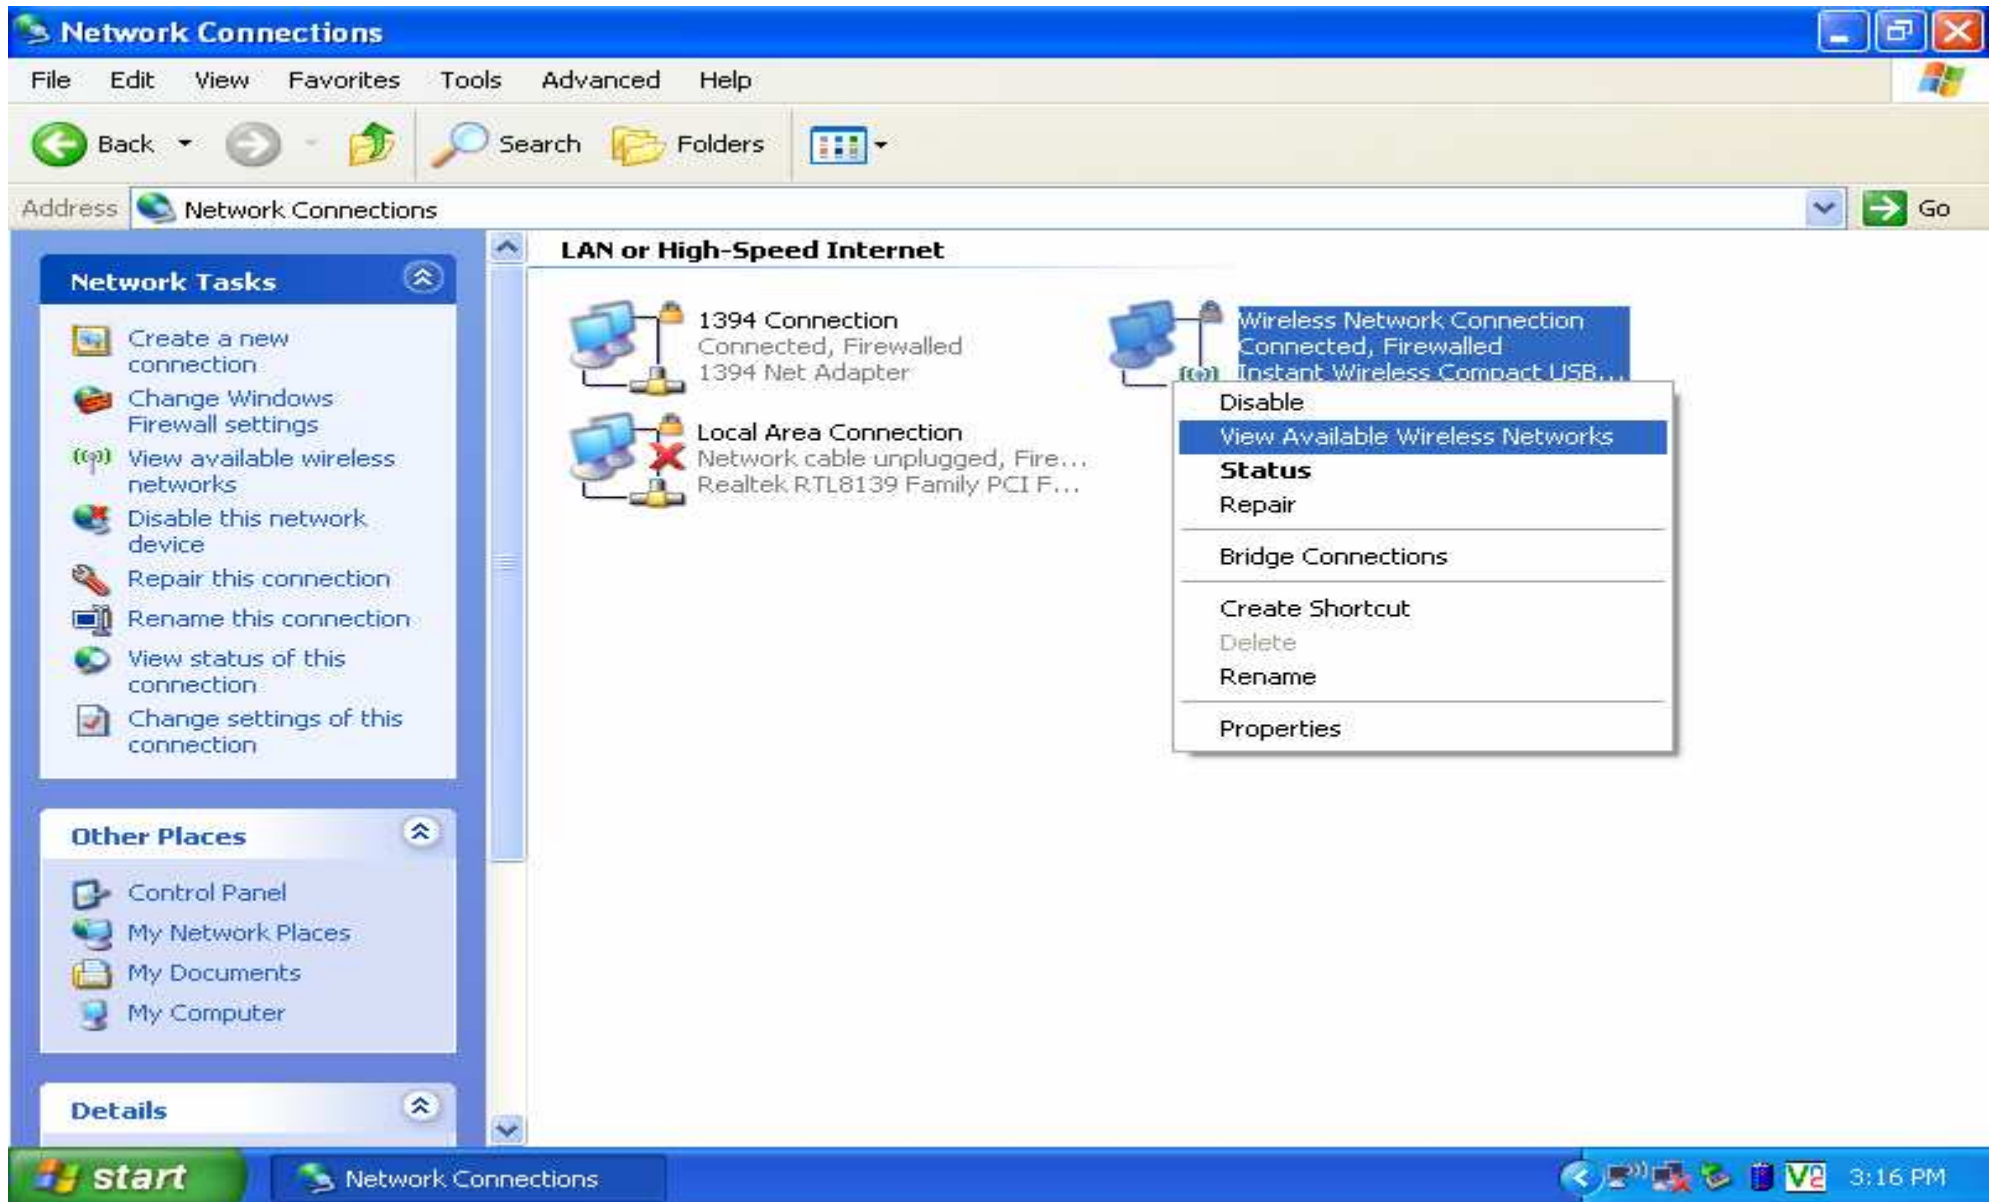

# CONNECTING TO THE WESTERN FAIR WIRELESS HOTSPOTS CANADA, PROGRESS & AGRIPLEX BUILDINGS

(A Wireless Network Card Is Required To Access Free Internet)

**STEP 1— Open the Control Panel on your computer and select NETWORK CONNECTIONS.**

**STEP 2— Right Click on WIRELESS NETWORK CONNECTION, and select VIEW AVAILABLE WIRELESS NETWORKS.**

**STEP 3— Select WFA PROGRESS–CANADA HOTSPOT or WFA AGRIPLEX HOTSPOT. Ignore any other wireless network that may be in the area.**