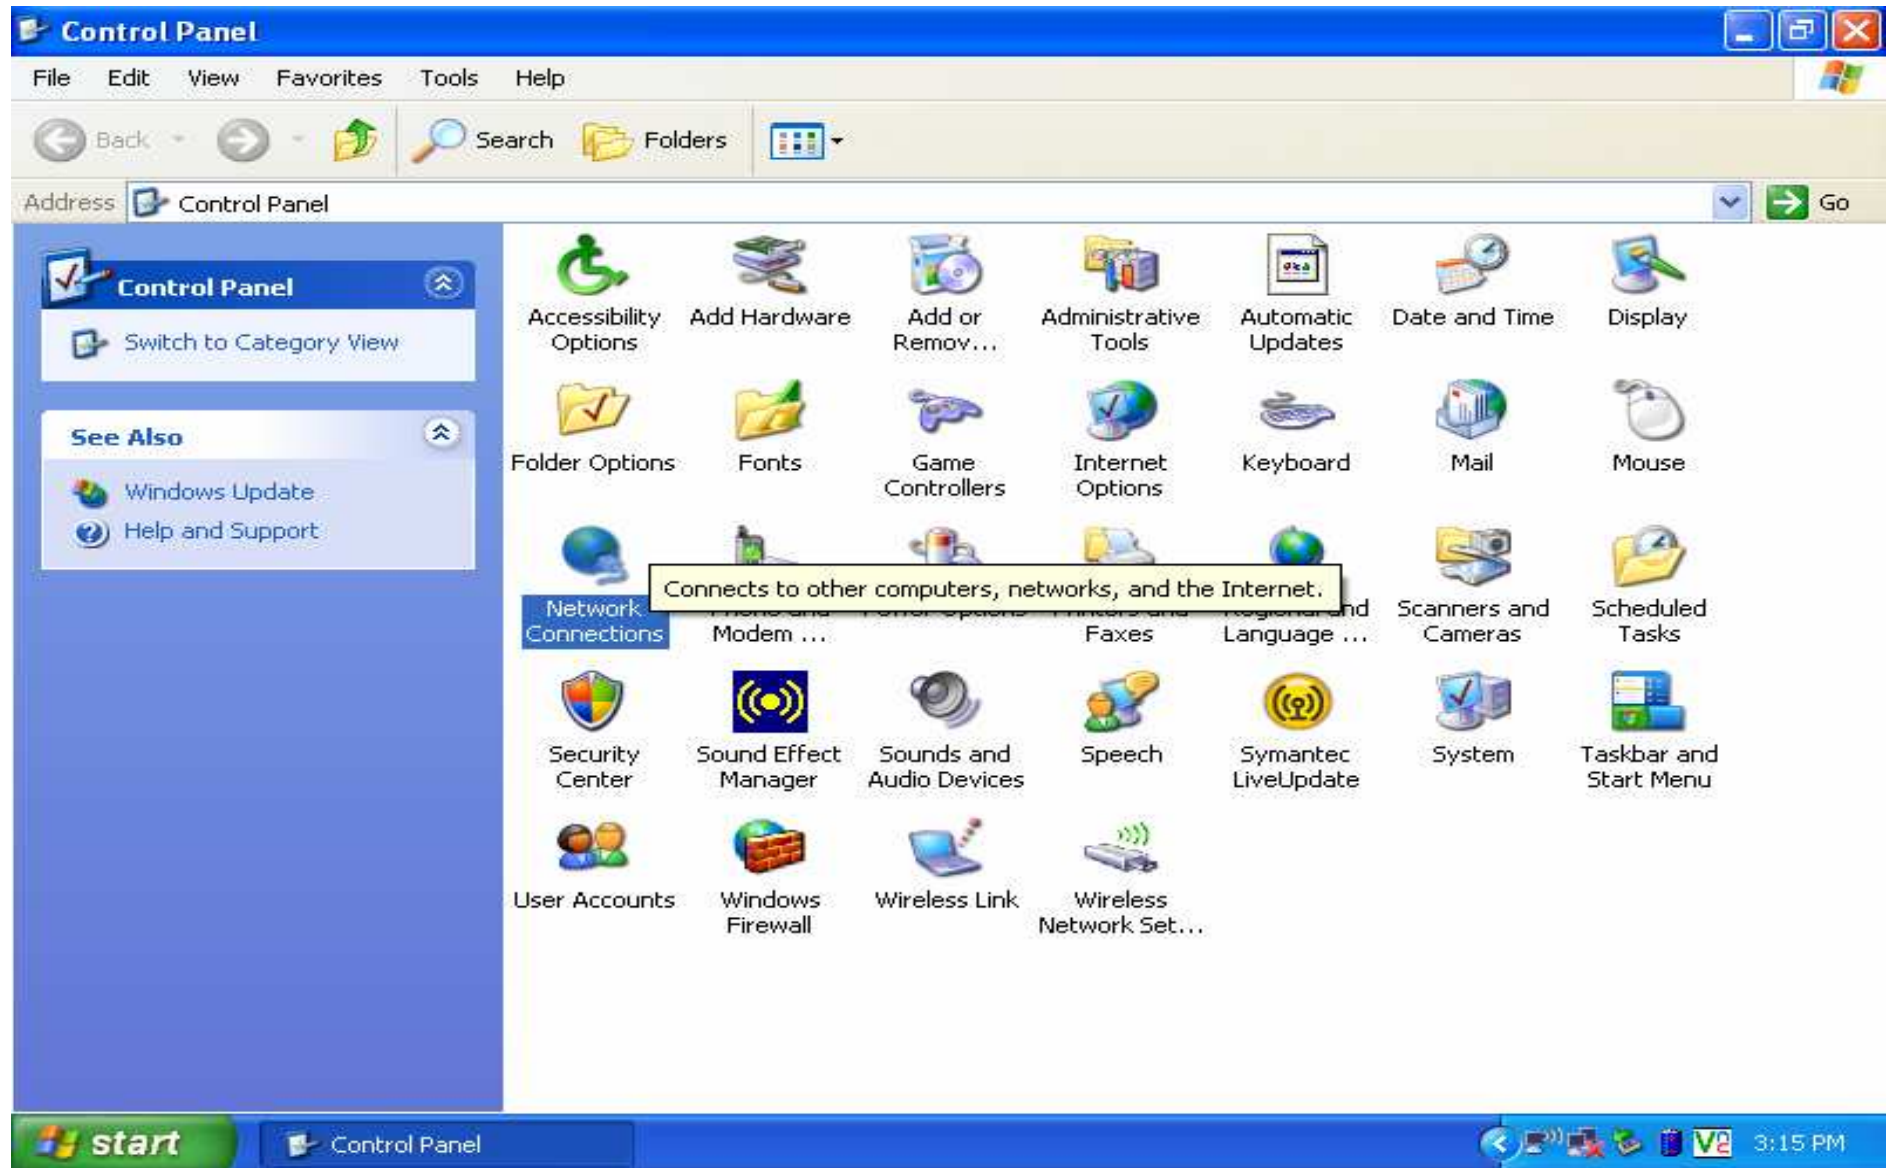

# CONNECTING TO THE WESTERN FAIR WIRELESS HOTSPOTS CANADA, PROGRESS & AGRIPLEX BUILDINGS

(A Wireless Network Card Is Required To Access Free Internet)

**STEP 1— Open the Control Panel on your computer and select NETWORK CONNECTIONS.**

**STEP 2— Right Click on WIRELESS NETWORK CONNECTION, and select VIEW AVAILABLE WIRELESS NETWORKS.**

**STEP 3— Select WFA PROGRESS–CANADA HOTSPOT or WFA AGRIPLEX HOTSPOT. Ignore any other wireless network that may be in the area.**