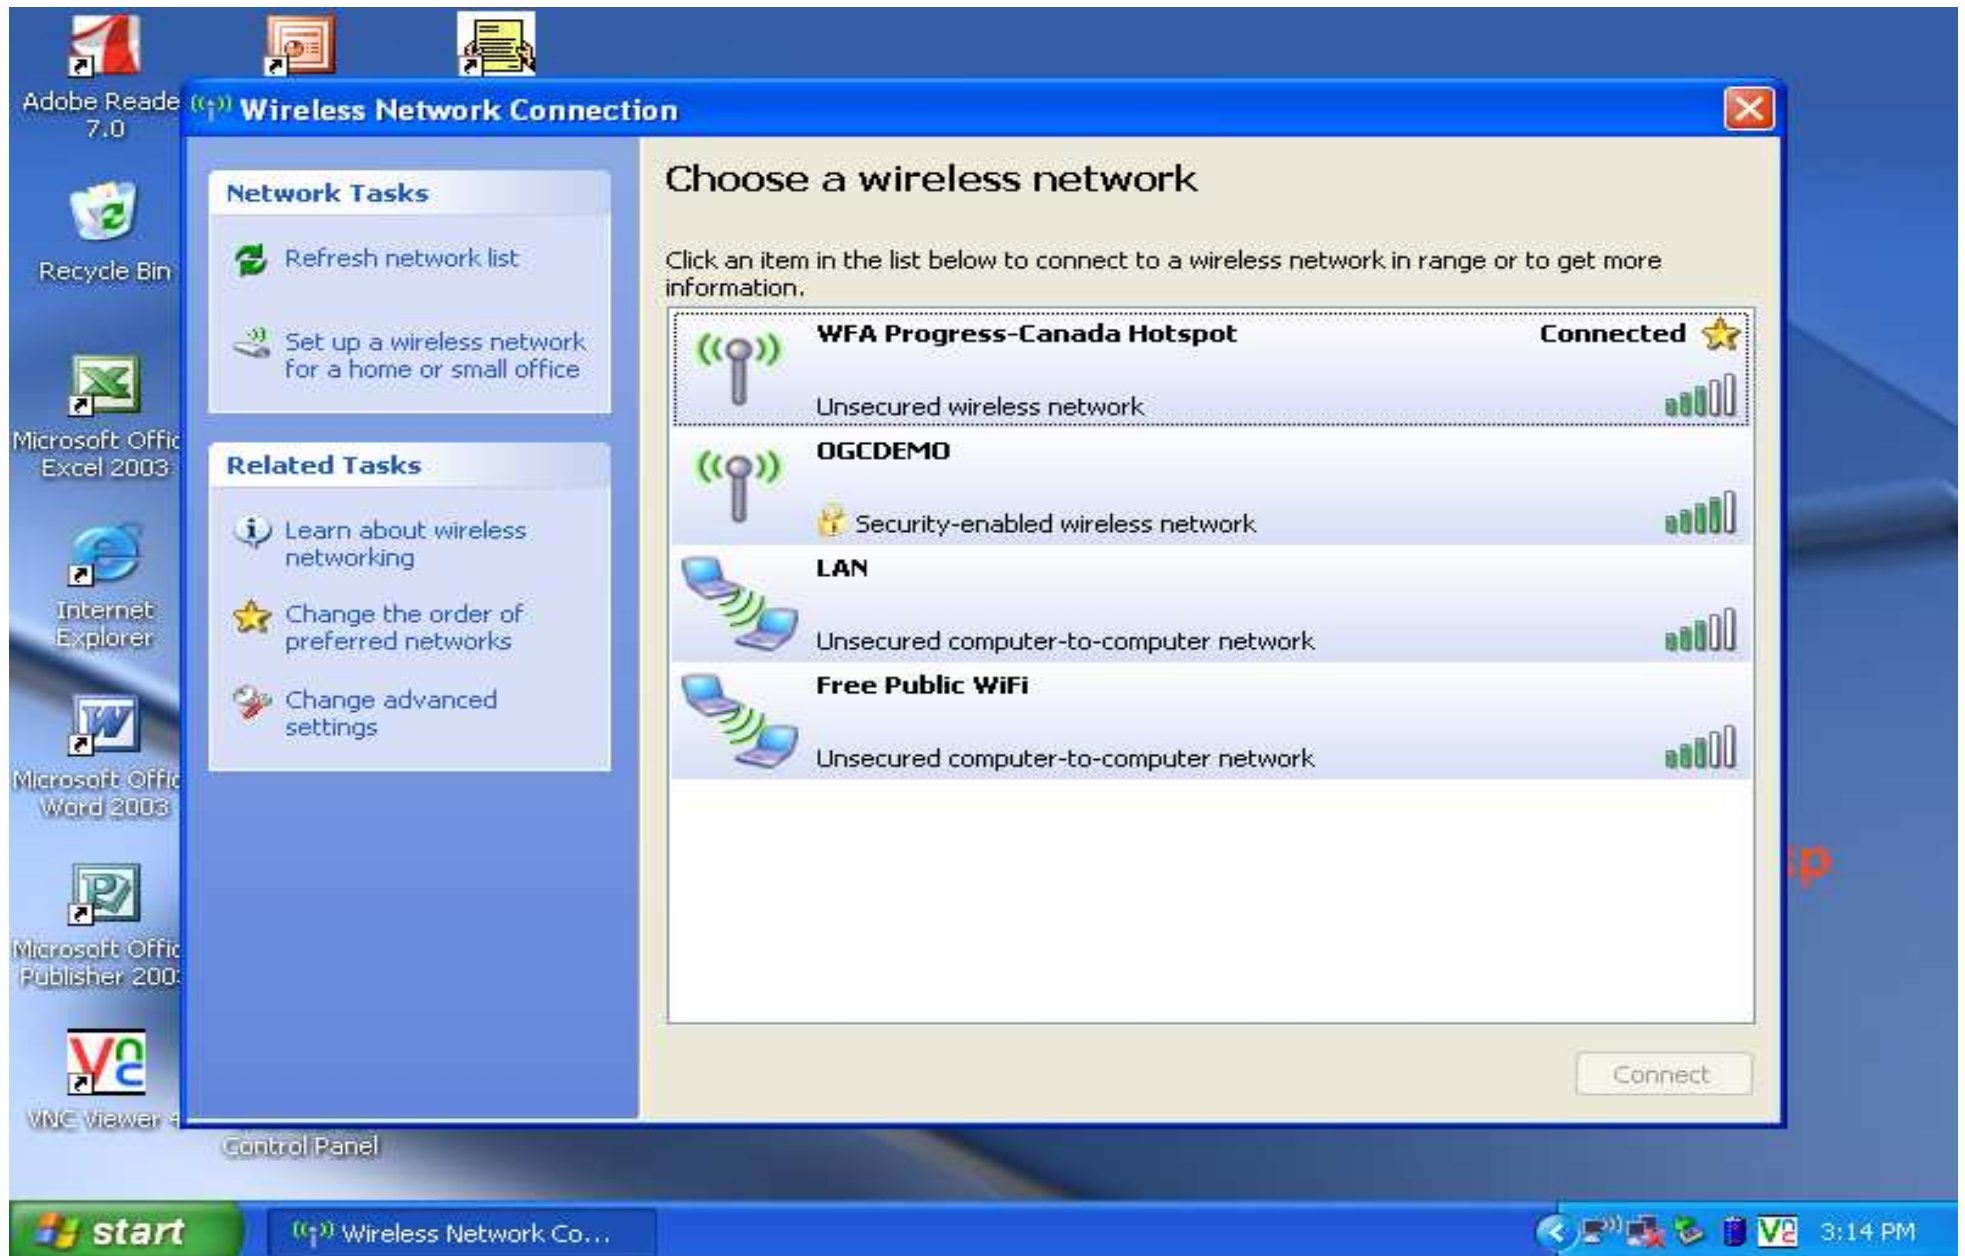

STEP 5— Check to make sure you see **CONNECTED beside the WFA Wireless Network. Your Wireless WFA Hotspot is now active. Thank you and enjoy.**