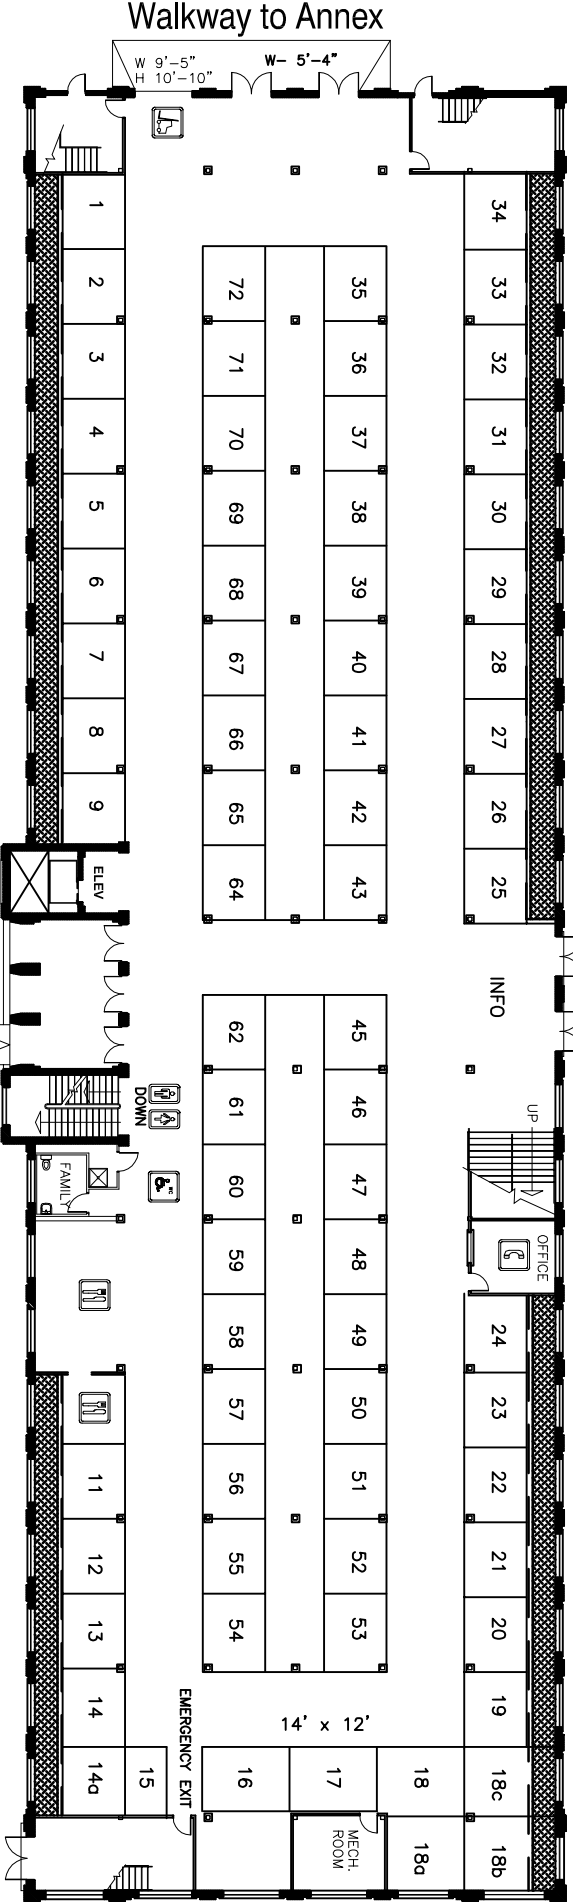

Ontario / Dundas Street
 Parking Lot

Entrance

W- 5'-4"
 H- 7'-0"

NOTE:
 All perimeter booths are 12' x 9'
 except where indicated.
 Inside booths are 12' x 10'

2008 Western Fair Farm Show - Confederation Bldg.