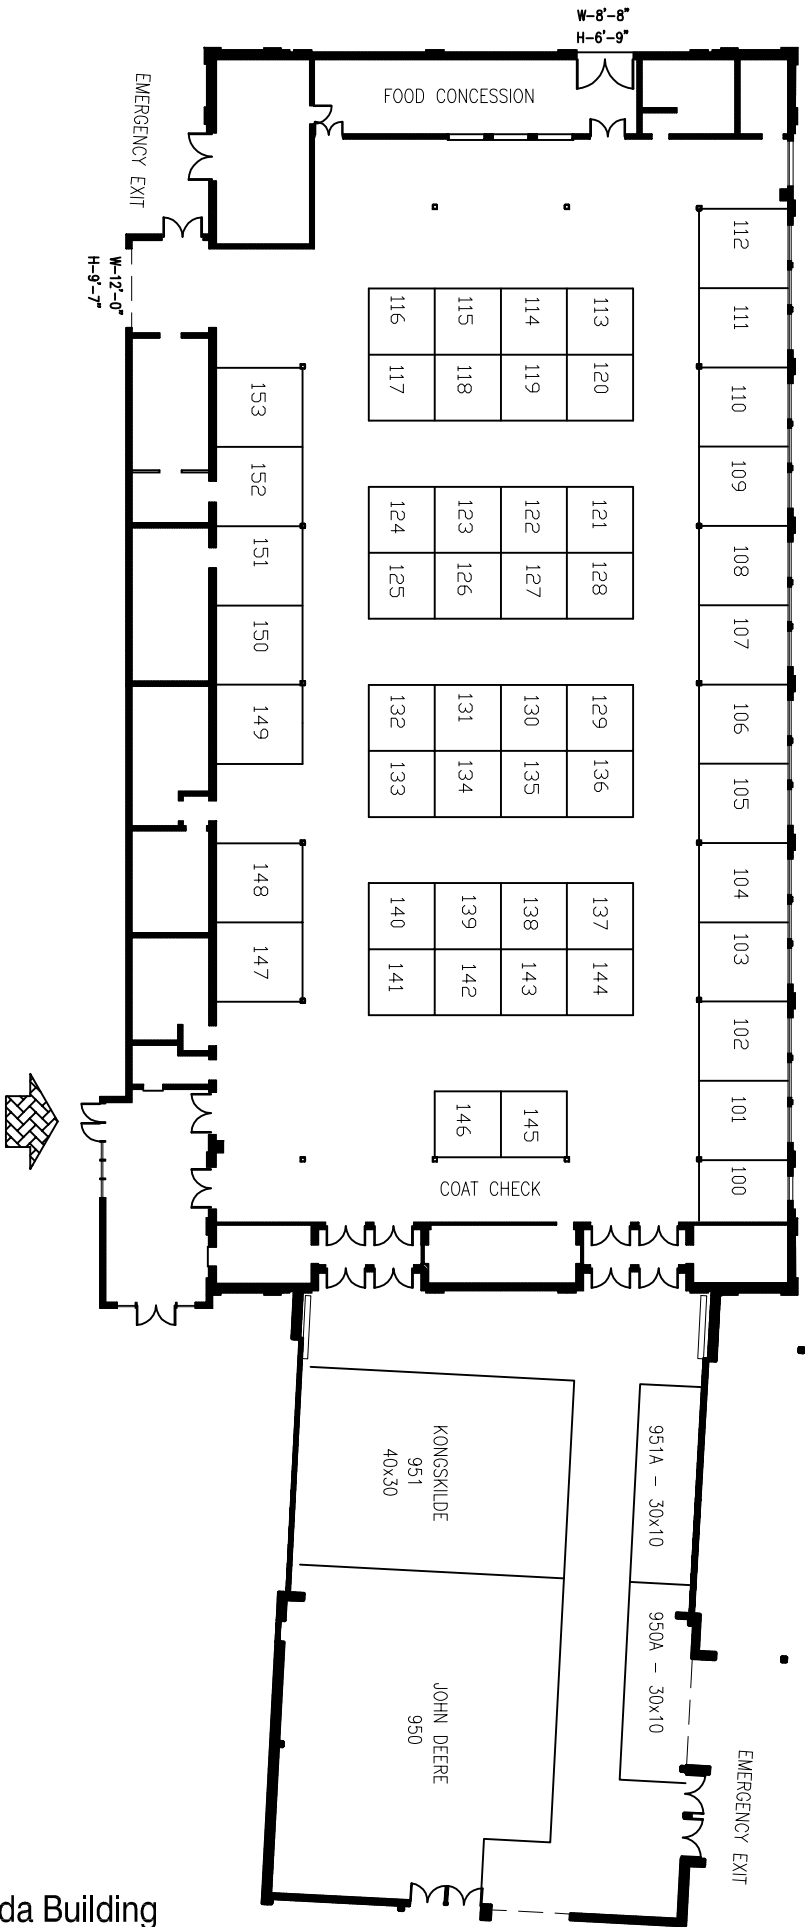

Canada Building

NOTE:
Perimeter booths 12 x 14'
except where indicated.